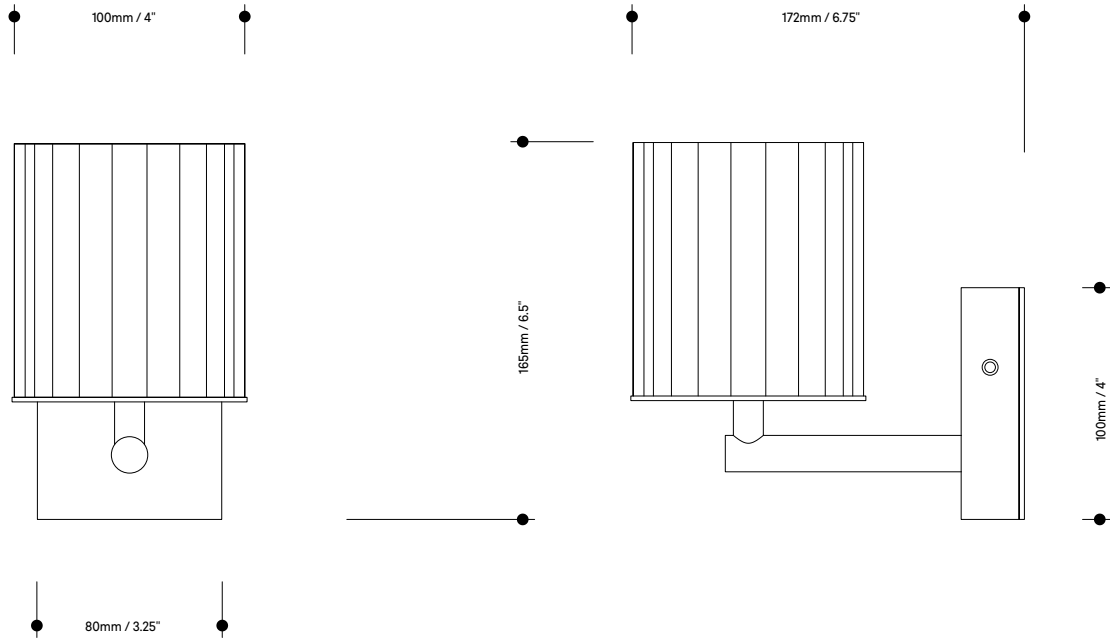

TOM — KIRK LIGHTING

Flute Wall Light IP44

The IP-rated Flute Wall Light is similar in appearance to the standard model, but with an added level of protection allowing you to use it in bathrooms or wet rooms. It is available in both polished chrome or gold finishes.

Flute Wall Light IP44

Flute Wall Light IP44

Lamp specifications UK
220-240v 50Hz 3w G9 LED

Luminous flux / CCT
UK - 250lm 2700K

Dimmable
Yes

Level of protection
IP44

Product weight
1.15kg

Materials
Borosilicate glass and
electroplated frame